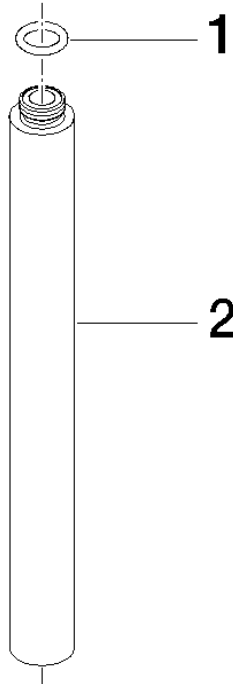

Extension for shower with fixed riser 200 mm - Brushed Platinum

IMO

12 120 970

	Brushed Platinum	12 120 970-06
	Brushed Light Gold	12 120 970-27

Fits: IMO, LULU, MADISON, MEM, TARA,
CL.1, LISSÉ, VAIA, META, CYO

Extension for shower with fixed riser 200 mm - Brushed Platinum

IMO

12 120 970

12 120 970

mm [inches]

12 120 970

Parts for other finishes can be found here: [Brushed Light Gold](#)

Spare parts list

No.	Item Number	Name	Quantity used	Delivery time
1	90 14 10 011 00 90	seal	1	2
2	09 24 04 180-06	extension	1	60