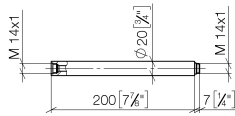

Extension for shower with fixed riser 200 mm - Brushed Platinum

IMO

12 120 970

	Brushed Platinum	12 120 970-06
	Brushed Light Gold	12 120 970-27

Fits: IMO, LULU, MADISON, MEM, TARA,
CL.1, LISSÉ, VAIA, META, CYO

Extension for shower with fixed riser 200 mm - Brushed Platinum

IMO

12 120 970

12 120 970

mm [inches]

12 120 970

Parts for other finishes can be found here: [Brushed Light Gold](#)

Spare parts list

No.	Item Number	Name	Quantity used	Delivery time
1	90 14 10 011 00 90	seal	1	2
2	09 24 04 180-06	extension	1	60